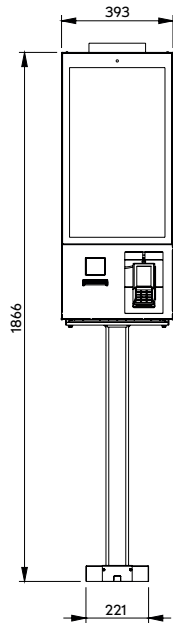

ESSENCE KIOSK VD27 POLE

Dimensions

Units in mm

Product specs

Type	Specification
Power supply	230 VAC - 50/60Hz internally
Power consumption - Typical*	90W / 118VA
Power consumption - Maximum*	240W
Safety compliance	Low Voltage Directive 2014/35/EG EMC Directive 2014/30/EG EN 60529:2001/A2:2014 NEN 5509:2016 NPR IEC-TR 61000-5-2
Ingress Protection	IP20
Operating temperature	5°C up to 35°C
Storage temperature	-10°C up to 50°C
Humidity	20% up to 80% non-condensing
Weight*	87,3 kg