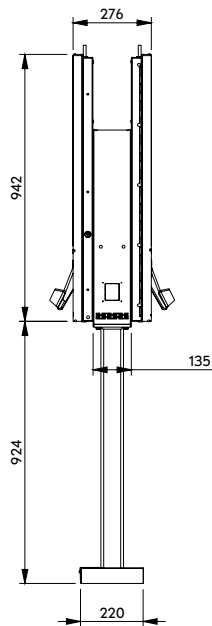

ESSENCE KIOSK VD27 POLE

Dimensions

Units in mm

Product specs

Type	Specification
Power supply	230 VAC - 50/60Hz internally
Power consumption - Typical*	90W / 118VA
Power consumption - Maximum*	240W
Safety compliance	Low Voltage Directive 2014/35/EG EMC Directive 2014/30/EG EN 60529:2001/A2:2014 NEN 5509:2016 NPR IEC-TR 61000-5-2
Ingress Protection	IP20
Operating temperature	5°C up to 35°C
Storage temperature	-10°C up to 50°C
Humidity	20% up to 80% non-condensing
Weight*	87,3 kg