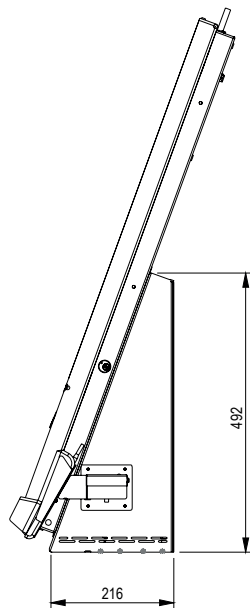

ESSENCE SCO

A27 TABLE

Application

Self-checkout

Market

Food & Grocery, Convenience, Health & Beauty, 24/7 stores

Purpose

The ESSENCE SCO is specifically designed for the most essential self-checkout purposes: to accelerate checkout and improve the customer experience in retail. The ESSENCE SCO is the high-quality self-checkout which due to its flexible design, seamlessly integrates with each interior and location.

ESSENCE SCO A27 TABLE

Dimensions

Units in mm

Product specs

Type	Specification
Power supply	230 VAC - 50/60Hz internally
Power consumption - Typical*	45W / 54VA
Power consumption - Maximum*	240W
Safety compliance	Low Voltage Directive 2014/35/EG EMC Directive 2014/30/EG EN 60529:2001/A2:2014 NEN 5509:2016 NPR IEC-TR 61000-5-2
Ingress Protection	IP20
Operating temperature	5°C up to 35°C
Storage temperature	-10°C up to 50°C
Humidity	20% up to 80% non-condensing
Weight*	38,1 kg

Hardware specs

Type	Standard / optional	SCO
Screen	Standard	27" - Full HD 16:9 PCAP
PC	Optional	Pan Oston PC - Celeron 4GB 64GB
		Windows 10 Enterprise Pan Oston PC - i3 8GB 250GB
		Pan Oston PC - i5 8GB 250GB
		Giada - Android 8.1
		Android Pepper Jobs RK3399 - Android 7.1
		Others on request
Power supply	Standard	Integrated PanPower PSU
Printer	Optional	Epson TM-T88 Others on request
Scanner	Optional	Datalogic Magellan 3200VSi, Datalogic Magellan 3450VSi, Zebra DS7708, Others on request
Pin & Chip	Optional	Ingenico IPP 320-350, Ingenico Lane/5000, Ingenico DESK/5000, Verifone P400, Verifone VX 820, Worldline Yomani, Others on request
LED Indicator	Optional	Single colour Multi colour with LED Smart Controller