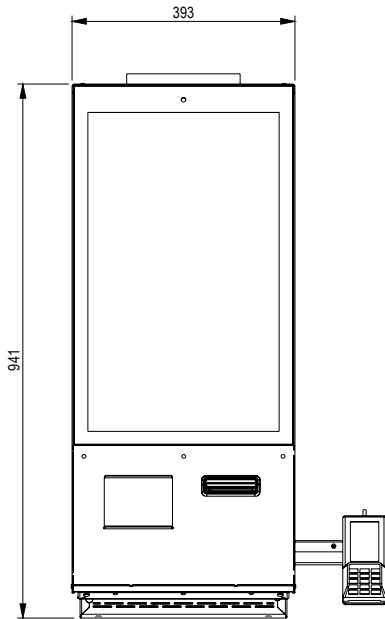

ESSENCE SCO A27 TABLE

Dimensions

Units in mm

Product specs

Type	Specification
Power supply	230 VAC - 50/60Hz internally
Power consumption - Typical*	45W / 54VA
Power consumption - Maximum*	240W
Safety compliance	Low Voltage Directive 2014/35/EG EMC Directive 2014/30/EG EN 60529:2001/A2:2014 NEN 5509:2016 NPR IEC-TR 61000-5-2
Ingress Protection	IP20
Operating temperature	5°C up to 35°C
Storage temperature	-10°C up to 50°C
Humidity	20% up to 80% non-condensing
Weight*	38,1 kg