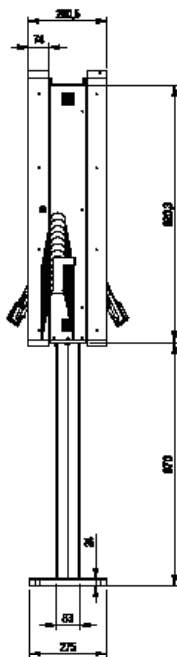

SYMPHONY DOUBLE

Dimensions

Product specs

Type	Specification
Power supply	230 VAC - 50/60Hz internally
	Wire gauge: 1.5mm ² - 2.5mm ²
Power consumption	Typical: 100W
	Maximum: 200W
Ingress Protection	IP20
Operating temperature	5°C up to 35°C
Storage temperature	-10°C up to 50°C
Humidity	20% up to 80% non-condensing
Weight*	71.3 kg

Hardware options

Type	Specification
Screen	Pan Oston 27" - Full HD 16:9 PCAP
	Windows 10 NUC Celeron
PC	Android 11 Giada DN74
	Others on request
Printer	Epson TM-M30III
Scanner	Newland FM3080 FM3281
LED Controller	Pan Oston BrightLight LED controller
Pin & Chip	CCV A35 Q30 Pad Next
	Ingenico IPP 320-350 Lane/5000
	Verifone P400 V400C VX 820
	Worldline Saturn 1000F2
	Others on request

Product options

Type	Description
Mounting options	Fixed to floor - Using bolts
	Fixed to floor - Using adhesive - Additional 600 x 600 footplate
	Free standing - No bolts/adhesive - Additional 800 x 800 footplate
Power / UTP supply	From floor
	From ceiling - Max. ceiling height = 2840mm If ceiling is higher, additional power poles need to be supplied
Accessories	2x Table Tent Holder
	2x Storm Interface - AudioNav
Colour scheme	Body - Every RAL colour possible
	Ring - Every RAL colour possible