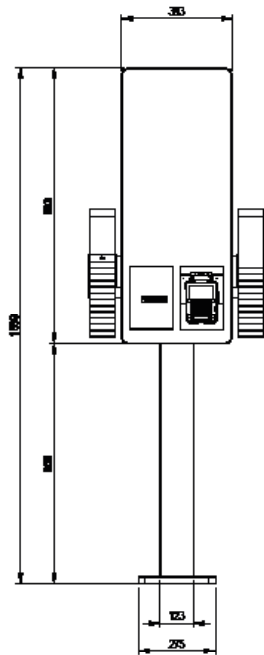

SYMPHONY DOUBLE

Dimensions

Product specs

Type	Specification
Power supply	230 VAC - 50/60Hz internally
	Wire gauge: 1.5mm ² - 2.5mm ²
Power consumption	Typical: 100W
	Maximum: 200W
Ingress Protection	IP20
Operating temperature	5°C up to 35°C
Storage temperature	-10°C up to 50°C
Humidity	20% up to 80% non-condensing
Weight*	71.3 kg

Product options

Type	Description
Mounting options	Fixed to floor - Using bolts
	Fixed to floor - Using adhesive - Additional 600 x 600 footplate
	Free standing - No bolts/adhesive - Additional 800 x 800 footplate
Power / UTP supply	From floor
	From ceiling - Max. ceiling height = 2840mm If ceiling is higher, additional power poles need to be supplied
Accessories	2x Table Tent Holder
	2x Storm Interface - AudioNav
Colour scheme	Body - Every RAL colour possible
	Ring - Every RAL colour possible